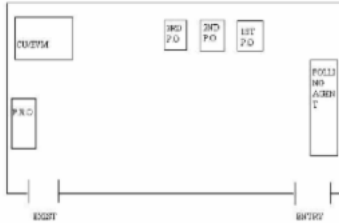

Nazri Naksha

Google Map View

Polling Station Building Front View

Polling Station Front View

Cad View

Key MAP View