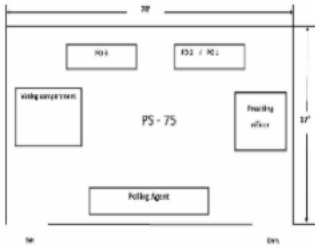

Nazri Naksha

Google Map View

Polling Station Building Front View

Polling Station Front View

Cad View

Key MAP View