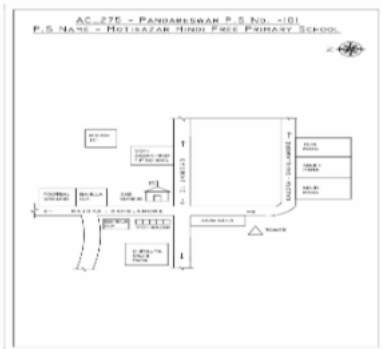

Nazri Naksha

Google Map View

Polling Station Building Front View

Polling Station Front View

Cad View

Key MAP View