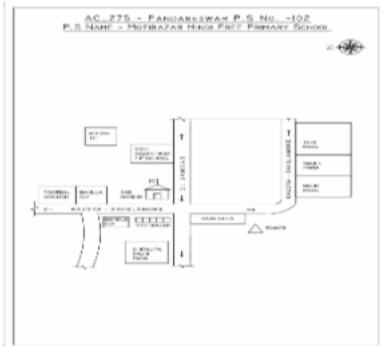

Nazri Naksha

Google Map View

Polling Station Building Front View

Polling Station Front View

Cad View

Key MAP View