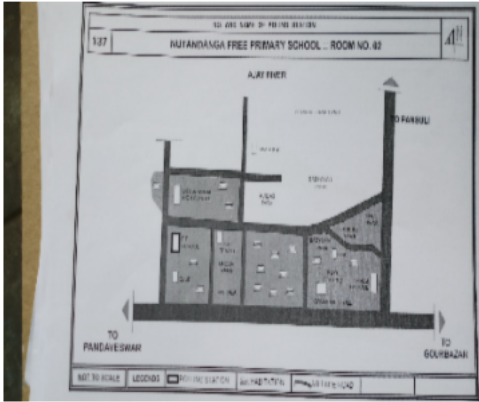

Nazri Naksha

Google Map View

Polling Station Building Front View

Polling Station Front View

Cad View

Key MAP View