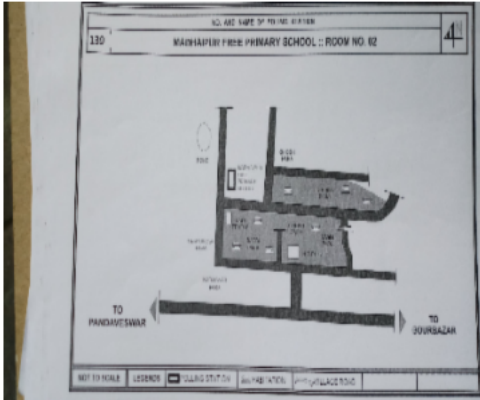

Nazri Naksha

Google Map View

Polling Station Building Front View

Polling Station Front View

Cad View

Key MAP View