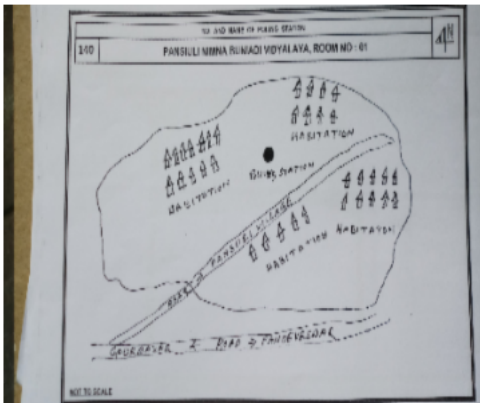

Nazri Naksha

Google Map View

Polling Station Building Front View

Polling Station Front View

Cad View

Key MAP View