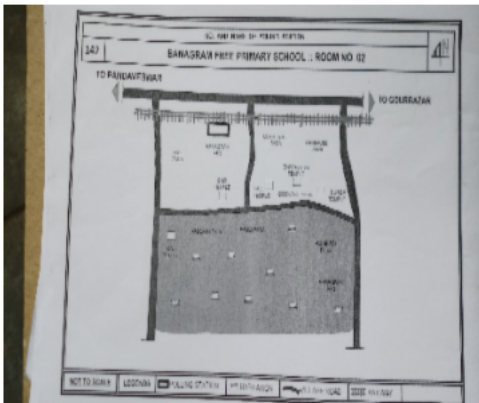

Nazri Naksha

Google Map View

Polling Station Building Front View

Polling Station Front View

Cad View

Key MAP View