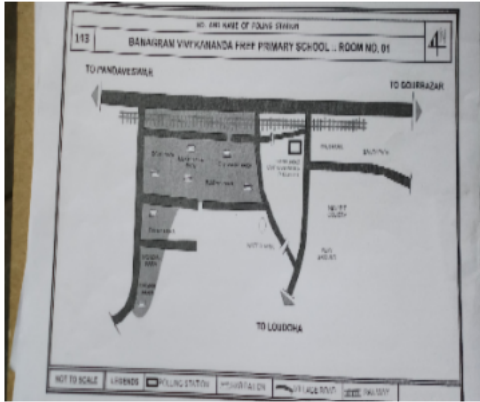

Nazri Naksha

Google Map View

Polling Station Building Front View

Polling Station Front View

Cad View

Key MAP View