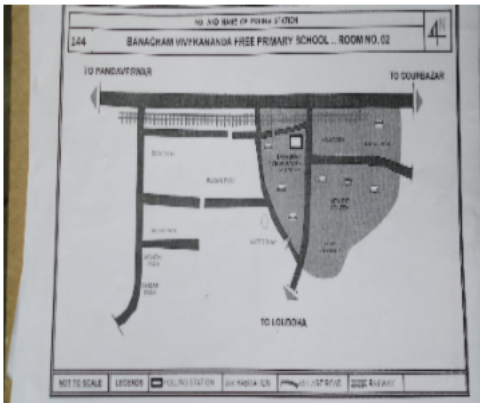

Nazri Naksha

Google Map View

Polling Station Building Front View

Polling Station Front View

Cad View

Key MAP View