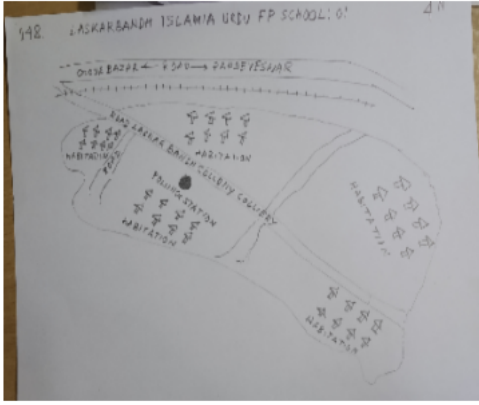

Nazri Naksha

Google Map View