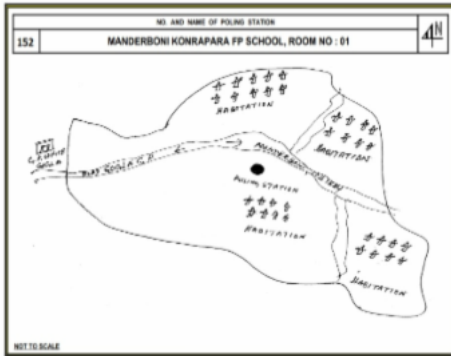

Nazri Naksha

Google Map View

Polling Station Building Front View

Polling Station Front View

Cad View

Key MAP View