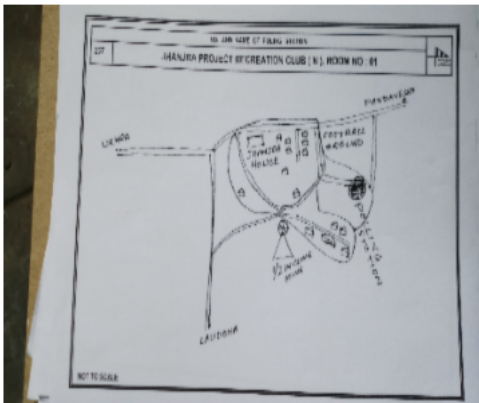

Nazri Naksha

Google Map View

Polling Station Building Front View

Polling Station Front View

Cad View

Key MAP View