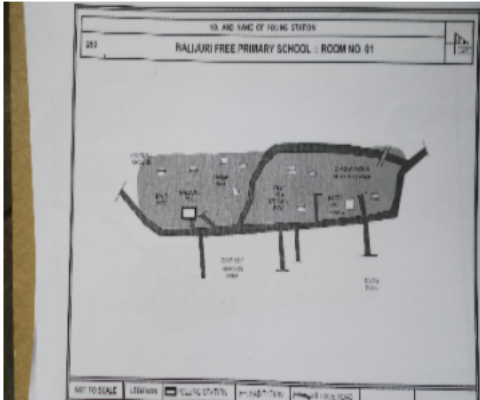

Nazri Naksha

Google Map View

Polling Station Building Front View

Polling Station Front View

Cad View

Key MAP View