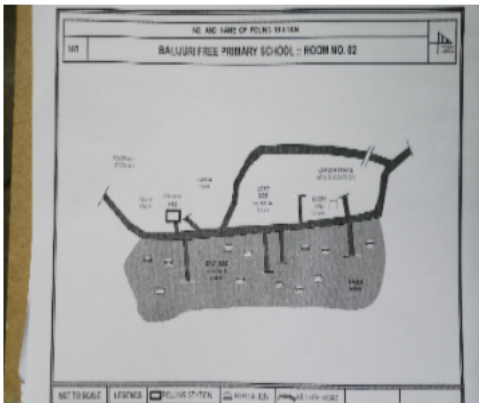

Nazri Naksha

Google Map View

Polling Station Building Front View

Polling Station Front View

Cad View

Key MAP View