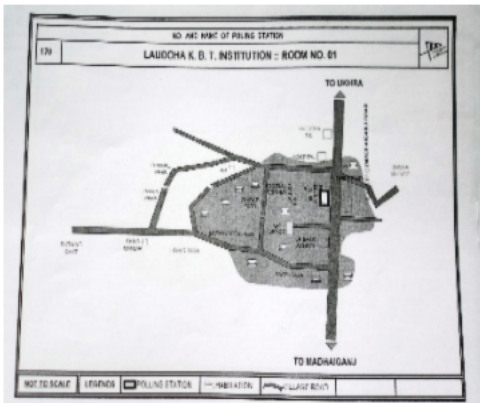

Nazri Naksha

Google Map View

Polling Station Building Front View

Polling Station Front View

Cad View

Key MAP View