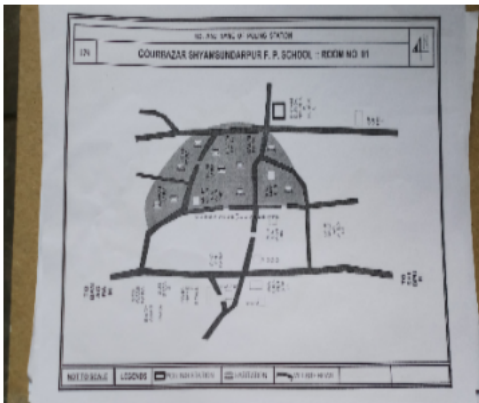

Nazri Naksha

Google Map View

Polling Station Building Front View

Polling Station Front View

Cad View

Key MAP View