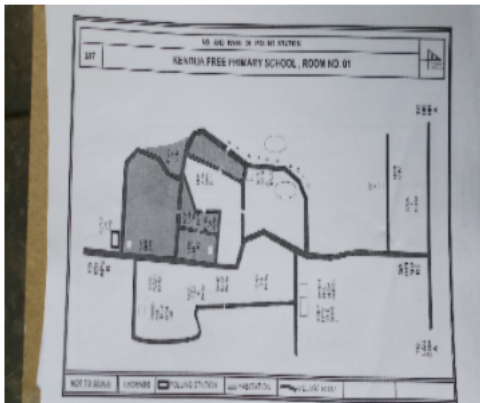

Nazri Naksha

Google Map View

Polling Station Building Front View

Polling Station Front View

Cad View

Key MAP View