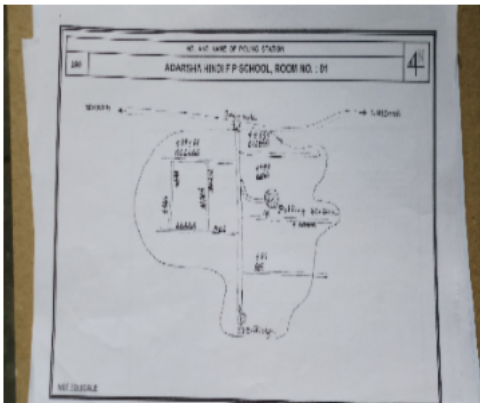

Nazri Naksha

Google Map View

Polling Station Building Front View

Polling Station Front View

Cad View

Key MAP View