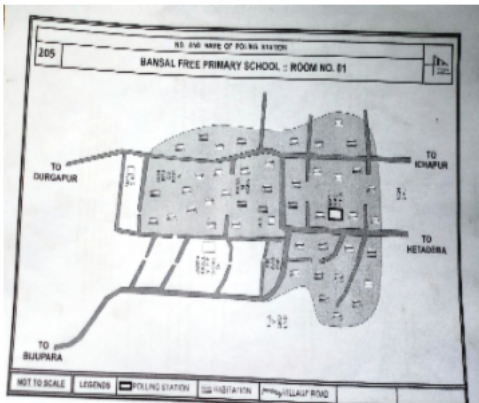

Nazri Naksha

Google Map View

Polling Station Building Front View

Polling Station Front View

Cad View

Key MAP View