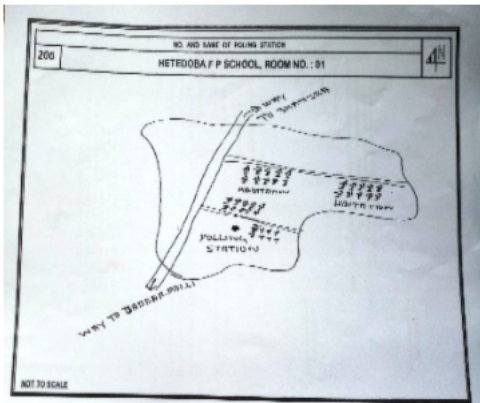

Nazri Naksha

Google Map View

Polling Station Building Front View

Polling Station Front View

Cad View

Key MAP View