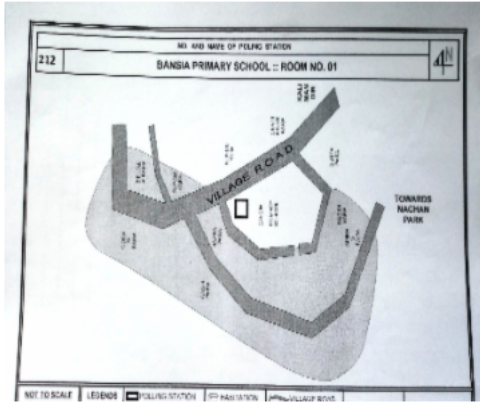

Nazri Naksha

Google Map View

Polling Station Building Front View

Polling Station Front View

Cad View

Key MAP View