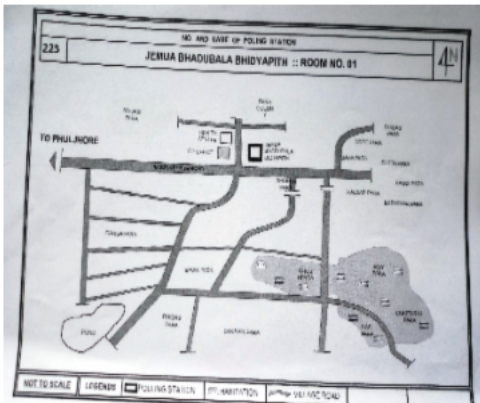

Nazri Naksha

Google Map View

Polling Station Building Front View

Polling Station Front View

Cad View

Key MAP View