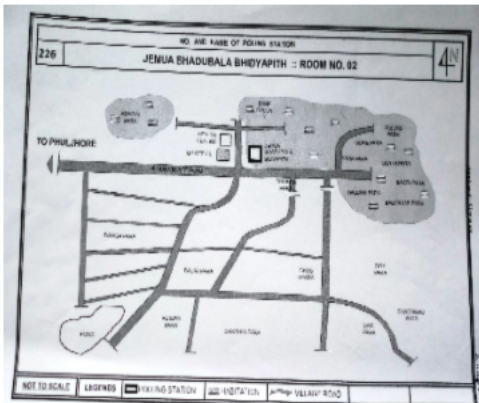

Nazri Naksha

Google Map View

Polling Station Building Front View

Polling Station Front View

Cad View

Key MAP View