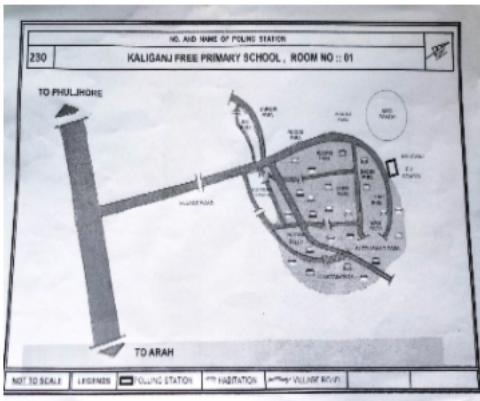

Nazri Naksha

Google Map View

Polling Station Building Front View

Polling Station Front View

Cad View

Key MAP View