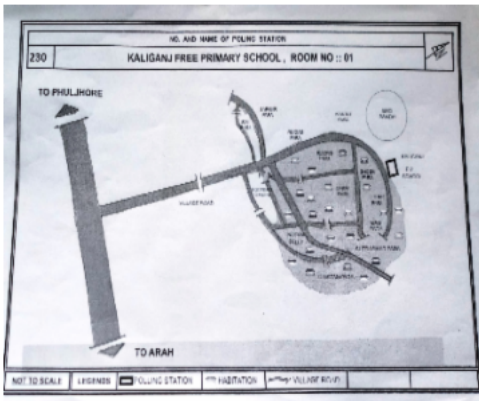

Nazri Naksha

Google Map View

Polling Station Building Front View

Polling Station Front View

Cad View

Key MAP View