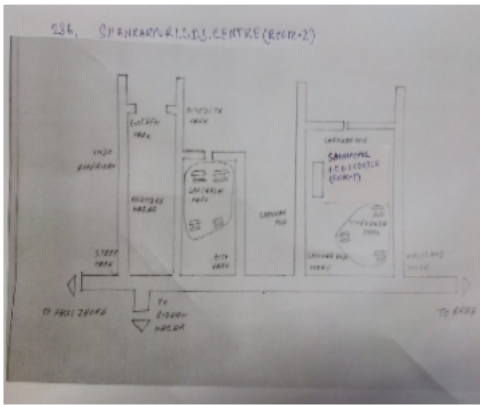

Nazri Naksha

Google Map View

Polling Station Building Front View

Polling Station Front View

Cad View

Key MAP View