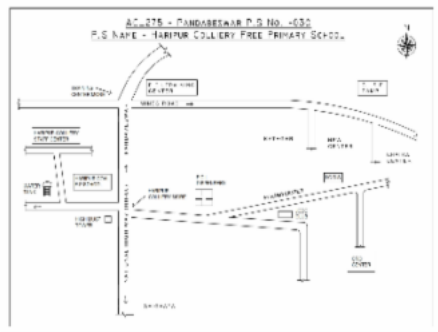

Nazri Naksha

Google Map View

Polling Station Building Front View

Polling Station Front View

Cad View

Key MAP View