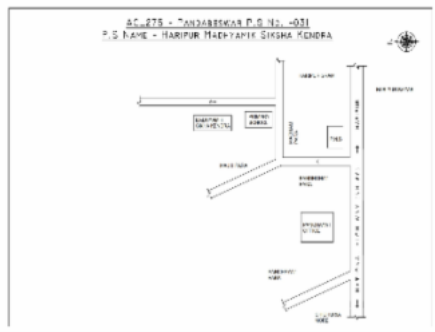

Nazri Naksha

Google Map View

Polling Station Building Front View

Polling Station Front View

Cad View

Key MAP View