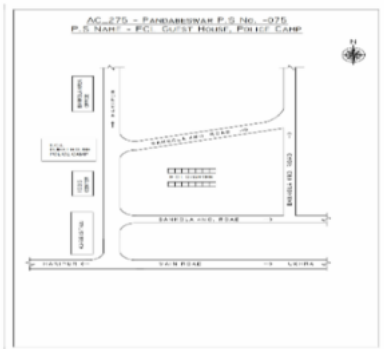

Nazri Naksha

Google Map View

Polling Station Building Front View

Polling Station Front View

Cad View

Key MAP View