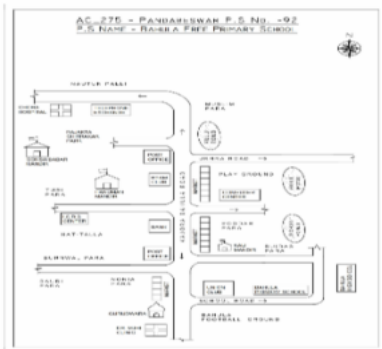

Nazri Naksha

Google Map View

Polling Station Building Front View

Polling Station Front View

Cad View

Key MAP View