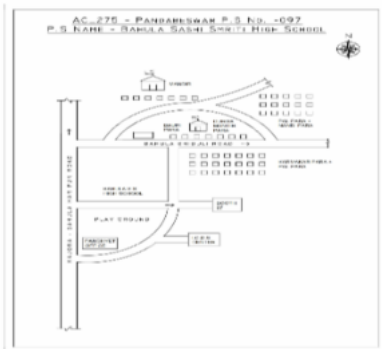

Nazri Naksha

Google Map View

Polling Station Building Front View

Polling Station Front View

Cad View

Key MAP View