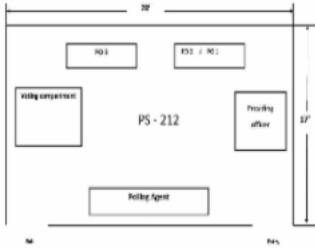

Nazri Naksha

Google Map View

Polling Station Building Front View

Polling Station Front View

Cad View

Key MAP View