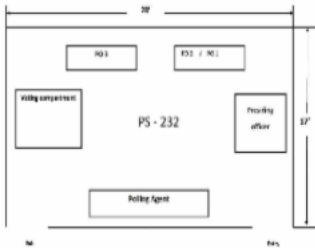

Nazri Naksha

Google Map View

Polling Station Building Front View

Polling Station Front View

Cad View

Key MAP View