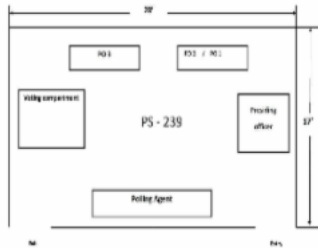

Nazri Naksha

Google Map View

Polling Station Building Front View

Polling Station Front View

Cad View

Key MAP View