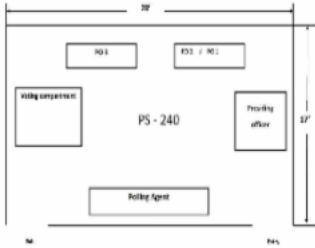

Nazri Naksha

Google Map View

Polling Station Building Front View

Polling Station Front View

Cad View

Key MAP View