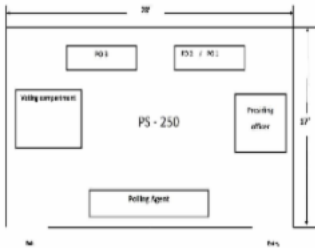

Nazri Naksha

Google Map View

Polling Station Building Front View

Polling Station Front View

Cad View

Key MAP View