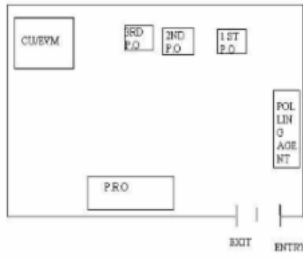

Nazri Naksha

Google Map View

Polling Station Building Front View

Polling Station Front View

Cad View

Key MAP View