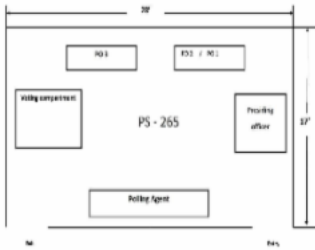

Nazri Naksha

Google Map View

Polling Station Building Front View

Polling Station Front View

Cad View

Key MAP View