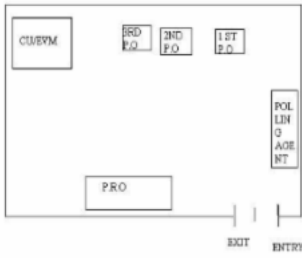

Nazri Naksha

Google Map View

Polling Station Building Front View

Polling Station Front View

Cad View

Key MAP View