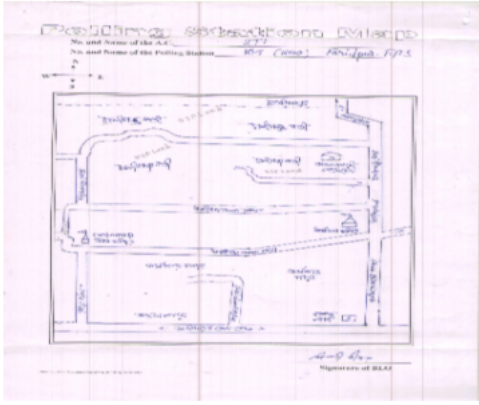

Nazri Naksha

Google Map View