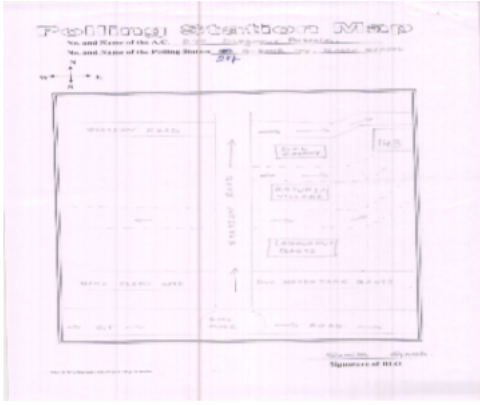

Nazri Naksha

Google Map View