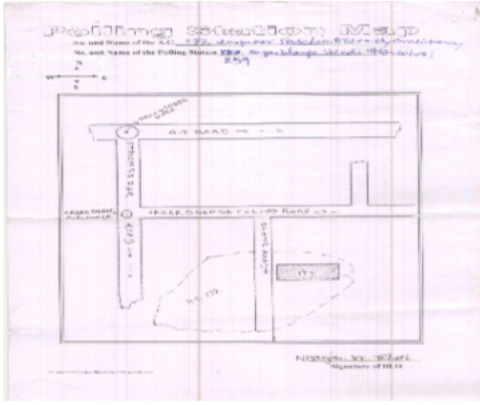

Nazri Naksha

Google Map View