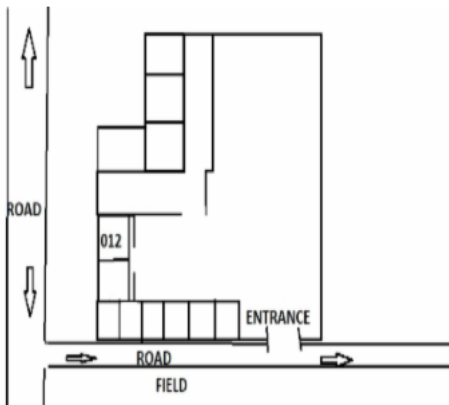

Nazri Naksha

Google Map View

Polling Station Building Front View

Polling Station Front View

Cad View

Key MAP View