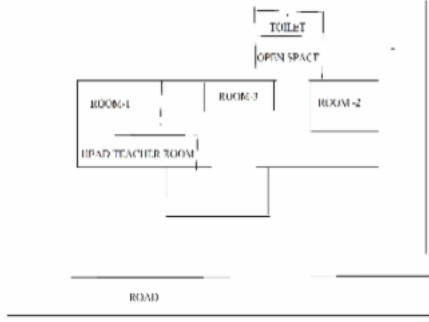

Nazri Naksha

Google Map View