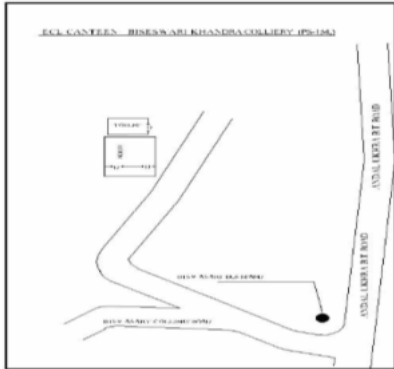

Nazri Naksha

Google Map View

Polling Station Building Front View

Polling Station Front View

Cad View

Key MAP View