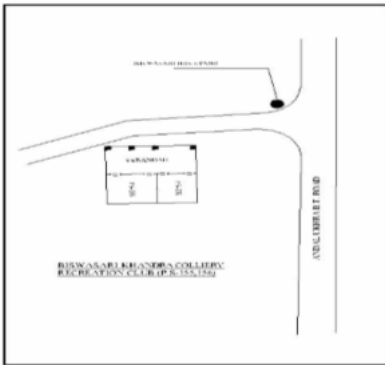

Nazri Naksha

Google Map View

Polling Station Building Front View

Polling Station Front View

Cad View

Key MAP View