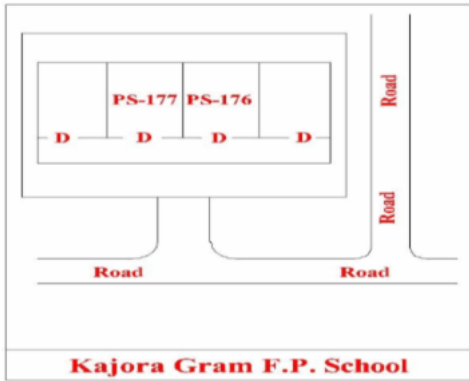

Nazri Naksha

Google Map View

Polling Station Building Front View

Polling Station Front View

Cad View

Key MAP View