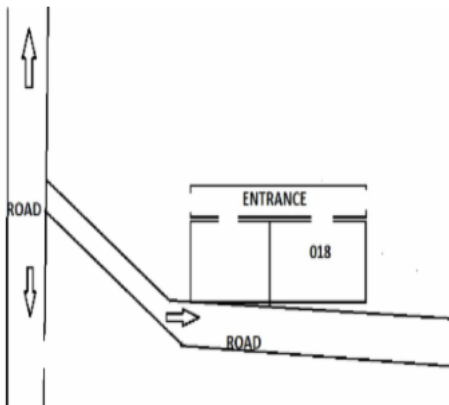

Nazri Naksha

Google Map View

Polling Station Building Front View

Polling Station Front View

Cad View

Key MAP View