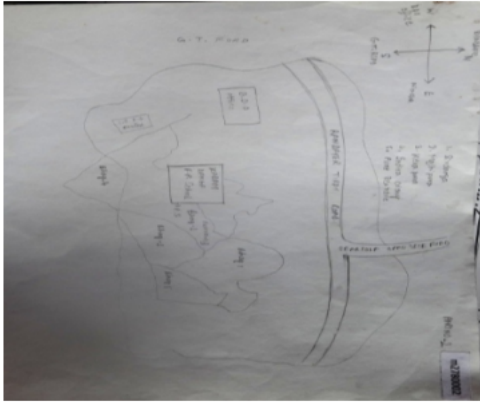

Polling Station Building Front View

Nazri Naksha

Google Map View